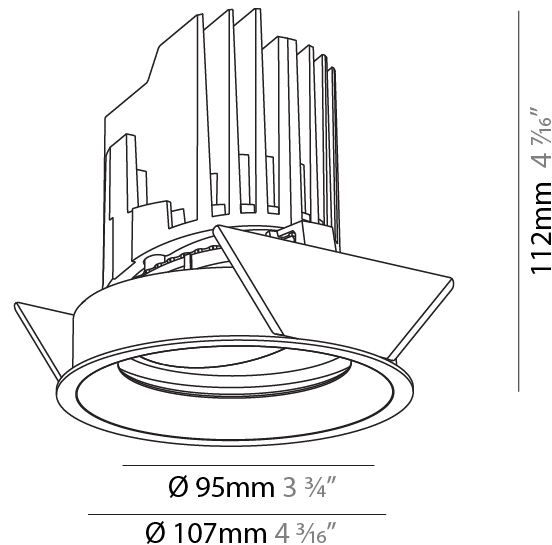

GENERAL

Series: Bioniq
 Subseries: Bioniq Round Adjustable
 Brand: Prolicht
 Division: Architectural
 Mounting Type: Recessed
 Mounting Location: Ceiling
 Subcategory: Downlight

PHYSICAL

Shape: Round
 Diameter (mm): 107
 Diameter (in): 4 3/16
 Height (mm): 112
 Height (in): 4 7/16
 Ceiling Thickness (mm): 10 / 12.5 / 15
 Ceiling Thickness (in): 3/8 or 1/2 or 9/16
 Min. Recessing Depth (mm): 130
 Min. Recessing Depth (in): 5 1/8
 Light Distribution: Adjustable / Downlight
 Weight (kg): 0.47
 Weight (lbs): 1.04
 Fixture Finish: SSR / BKV / CWI / CRY / HAB / LAG / UFT / ITA / RUA / RUR / MIC / FTG / MYG / TWT / LOD / PUS / FRO / FUP / KIA / POP / BLS / SPG / MEY / GOH / GUM / CHC / COM / ABZ / JAG / OBR / MOS / ROR
 Fixture Material: Aluminum Die Cast
 Cut-out Measurements: 98mm / 3 7/8"

OPTICAL

Reflector°: 10
 Optic°: Lens Pack - No Lens
 Adjustability: Rotational 355°; Tilt 30°

RATINGS AND CERTIFICATIONS

Certified By: Certified for North American Standards
 IP rating: IP20

					
98mm 3 7/8"	130mm 5 1/8"	107 15mm 4 3/16" 9/16"	30°	355°	